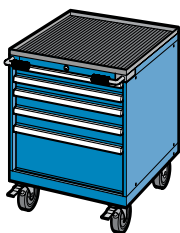

Width	573 mm	Depth without handle	818 mm
Height	760 mm	Depth with handle	733 mm

Drawers height
50
100
150

Code
022.00.22.4

- 1 Frame complete with castors
- 1 Top shelf with PVC mat
- 4 Angle supports
- 1 Handle
- 1 Drawer cabinet UH - 300 with 3 drawers incl. safety catches

Mobile drawer cabinets

Article	wheel- D mm	Height mm	Code
Rubber castors, set with cross bars (2 fixed, 2 swivel with brake)			
Upper shelf with raised edges On four sides and PVC mat	100	135 25	068.19.00.0 069.24.04.0
Intermediate shelf			
Handle pair			067.00.00.0