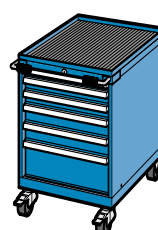

Code
022.00.25.6

- Drawers single extension
- Rubber castors, set
- Cabinet cover with PVC mat
- Handle pair
- Drawer cabinet with 6 drawers incl. safety catches