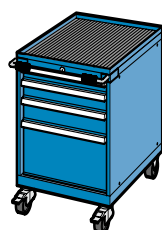

Code
022.00.25.4

- Drawers single extension
- Rubber castors, set
- Cabinet cover with PVC mat
- Handle pair
- Drawer cabinet with 4 drawers incl. safety catches

Drawers height
75
75
100
150
200

5 Drawers