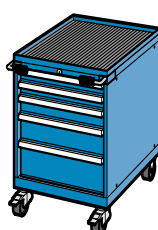

Code
022.00.25.5

- Drawers single extension
- Rubber castors, set
- Cabinet cover with PVC mat
- Handle pair
- Drawer cabinet with 5 drawers incl. safety catches

Drawers height
50
75
75
100
100
200

6 Drawers